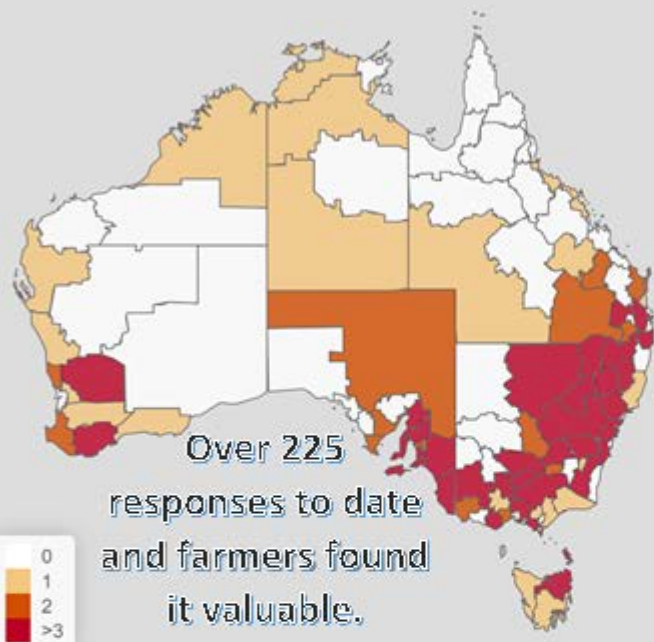

## Are you connected to your soil? –Please help us find out.

Unlike most surveys this evaluation provides your results at the end and links to key resources. University of Sydney only receives anonymised data, you receive a personal report – clever hey!

**Step 4** – review the resources relevant to your needs.

Global research has identified five indicators against which soil security can be assessed:

1. Productive capacity,
2. Physical, chemical and biological condition
3. Financial and cultural values
4. Regulation and policy
5. Human connectivity

If you are farming in a white, yellow or orange area of the map we really need your help.